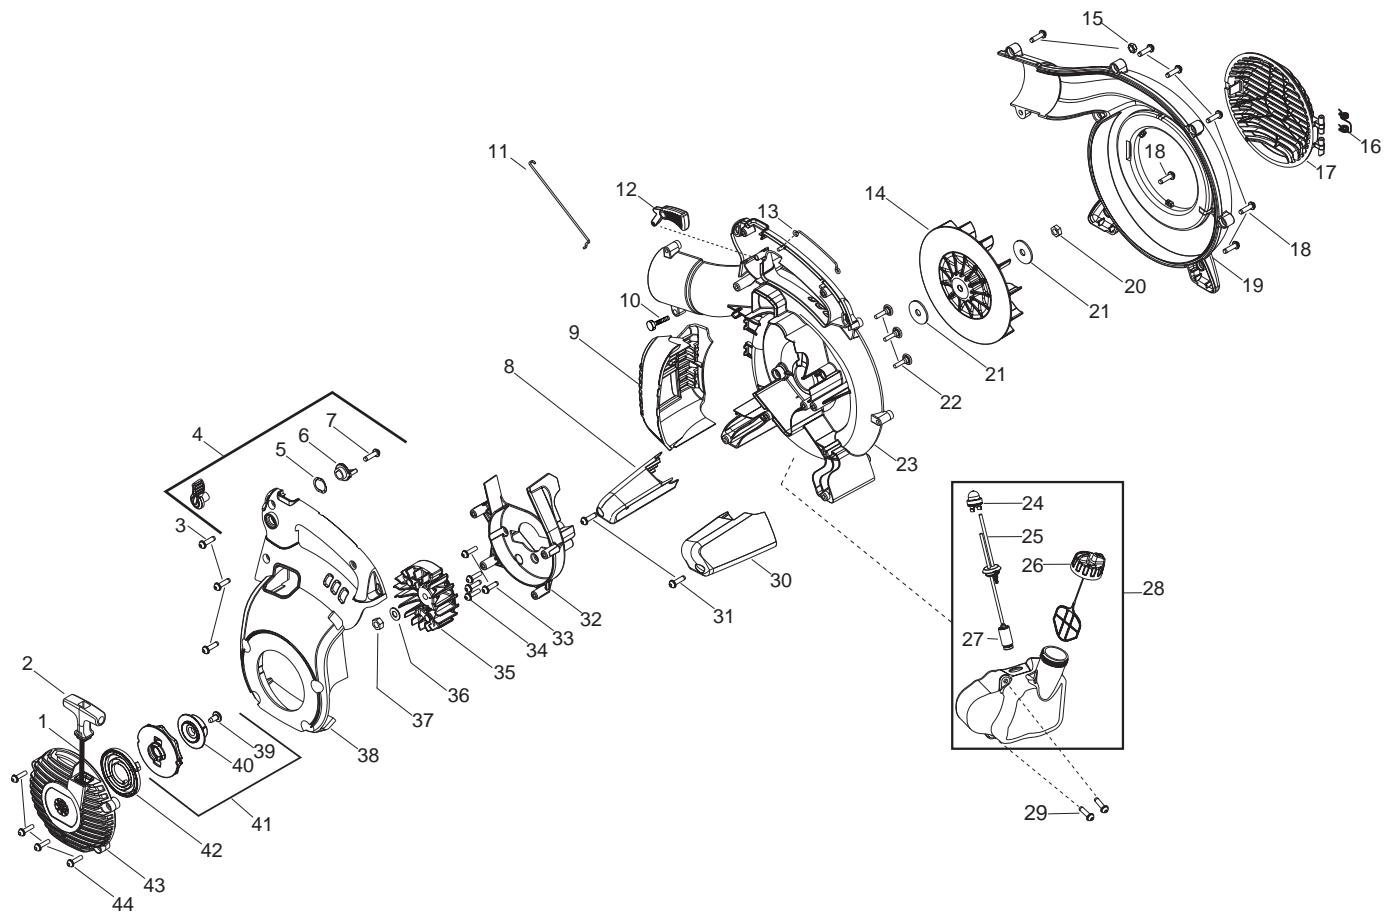

Ref.	Part No.	Description	Ref.	Part No.	Description
1.	545081817	Kit - Rope	25.	545081841	Kit - Fuel line grommet (Incl. 24,27)
2.	530150318	Handle - Starter	26.	530150350	Assy - Fuel cap with retainer
3.	530015814	Screw	27.	530095646	Assy - Fuel pickup
4.	545081822	Kit - Cruise Control (Incl. 5,6,7)	28.	545108901	Assy - Fuel tank (Incl. 24,25,26,27)
5.	530015147	Washer - Wave	29.	530015814	Screw - Fuel tank
6.	545111501	Ratchet - Cruise Control	30.	545140401	Foot - Rear Impact
7.	530015814	Screw	31.	530015814	Screw
8.	545140301	Foot - Front Impact	32.	545132801	Scroll - Flywheel
9.	545157901	Assy. - Muffler Guard	33.	530015814	Screw
10.	545003502	Screw - Blower tube	34.	530015810	Screw
10.	545108701	Knob (US)	35.	545088801	Assy - Flywheel
11.	545111301	Wire - Linkage	36.	530015828	Washer
12.	545111601	Trigger - Throttle	37.	530016134	Nut - Flywheel
13.	545131701	Wire - Handle Ground	38.	545108802	Cover - Motor housing
14.	545131301	Impeller	39.	545112801	Screw
15.	530015197	Nut	40.	545140801	Hub
16.	545111101	Spring - Vac Door	41.	545081818	Kit - Starter (Incl. 39,40)
17.	545111202	Cover - Vac Door	42.	530042095	Spring - Starter
18.	530015814	Screw	43.	545111801	Housing - Starter Cover
19.	545113002	Assy - Outer scroll (Incl. 16,17)	44.	530015810	Screw
20.	545147101	Nut - Impeller			
21.	545109901	Washer - Impeller			
22.	530016445	Screw			
23.	545110002	Scroll - Inner			
24.	530047721	Bulb - Purge			

✓ = New Part Number For This IPL

★ = Refer to the Service Reference Indicated for more information.(Located at the END of the IPL)

Parts List No. 545103474		Husqvarna PARTS LIST	MODEL 125B
Date 4/26/07	NEW		NOTE : Illustration may differ from actual model due to design changes.