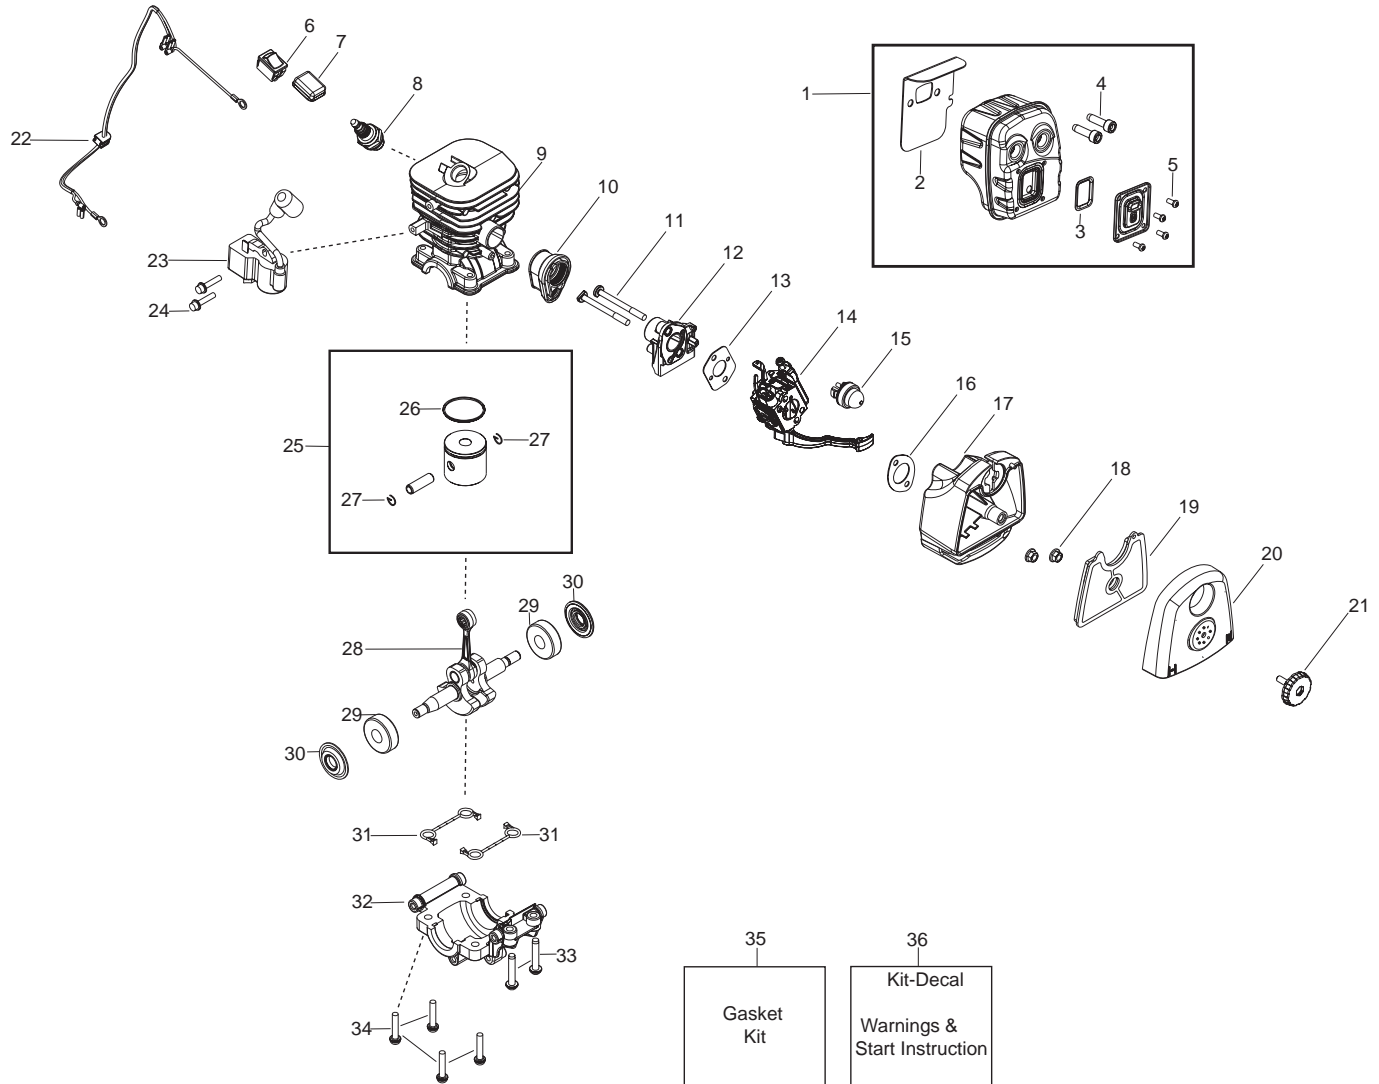

Ref.	Part No.	Description	Ref.	Part No.	Description
1.	545111901	Assy - Muffler (Incl. 2,3,4,5)	23.	545108101	Module - Ignition
2.	545081813	Gasket - Muffler (kit)	24.	530016456	Screw
3.	545081810	Kit - Spark Screen (Incl. 5)	25.	545081814	Kit - Piston (Incl. 26,27)
4.	530058982	Bolt - Muffler	26.	530019283	Ring - Piston
5.	530015241	Screw	27.	530015162	Retainer - Piston pin
6.	545049301	Switch	28.	545081816	Kit - Crankshaft
7.	545128201	Protector - Switch	29.	545013401	Bearing
8.	952030249	Accy - Spark Plug (RCJ6-Y)	30.	545081815	Kit - Crankshaft seal
9.	545132601	Cylinder - Chrome	31.	545081813	Seal - Cylinder (kit)
10.	545132501	Boot - Carb.	32.	545068301	Cap - Bearing
11.	530016187	Screw	33.	530015940	Screw
12.	545133301	Plate - Carb.	34.	530015897	Screw
13.	545081813	Gasket - Carb. (kit)	35.	545081813	Kit - Gasket (Incl. 2,13,16,31)
14.	545081811	Kit - Carb. (X5055) (Incl. 13,16)	36.	545081809	Kit - Decal
15.	530047721	Bulb - Purge (Incl. in #25 on page 1)			
16.	545081813	Gasket - Airbox (kit)			
17.	545109801	Base - Airbox			
18.	530016101	Nut - Carb screw			
19.	545112101	Filter - Air			
20.	545109601	Cover - Airbox			
21.	530059796	Assy - Airbox Knob			
22.	545108202	Assy - Leadwire			

✓ = New Part Number For This IPL

★ = Refer to the Service Reference Indicated for more information.(Located at the END of the IPL)